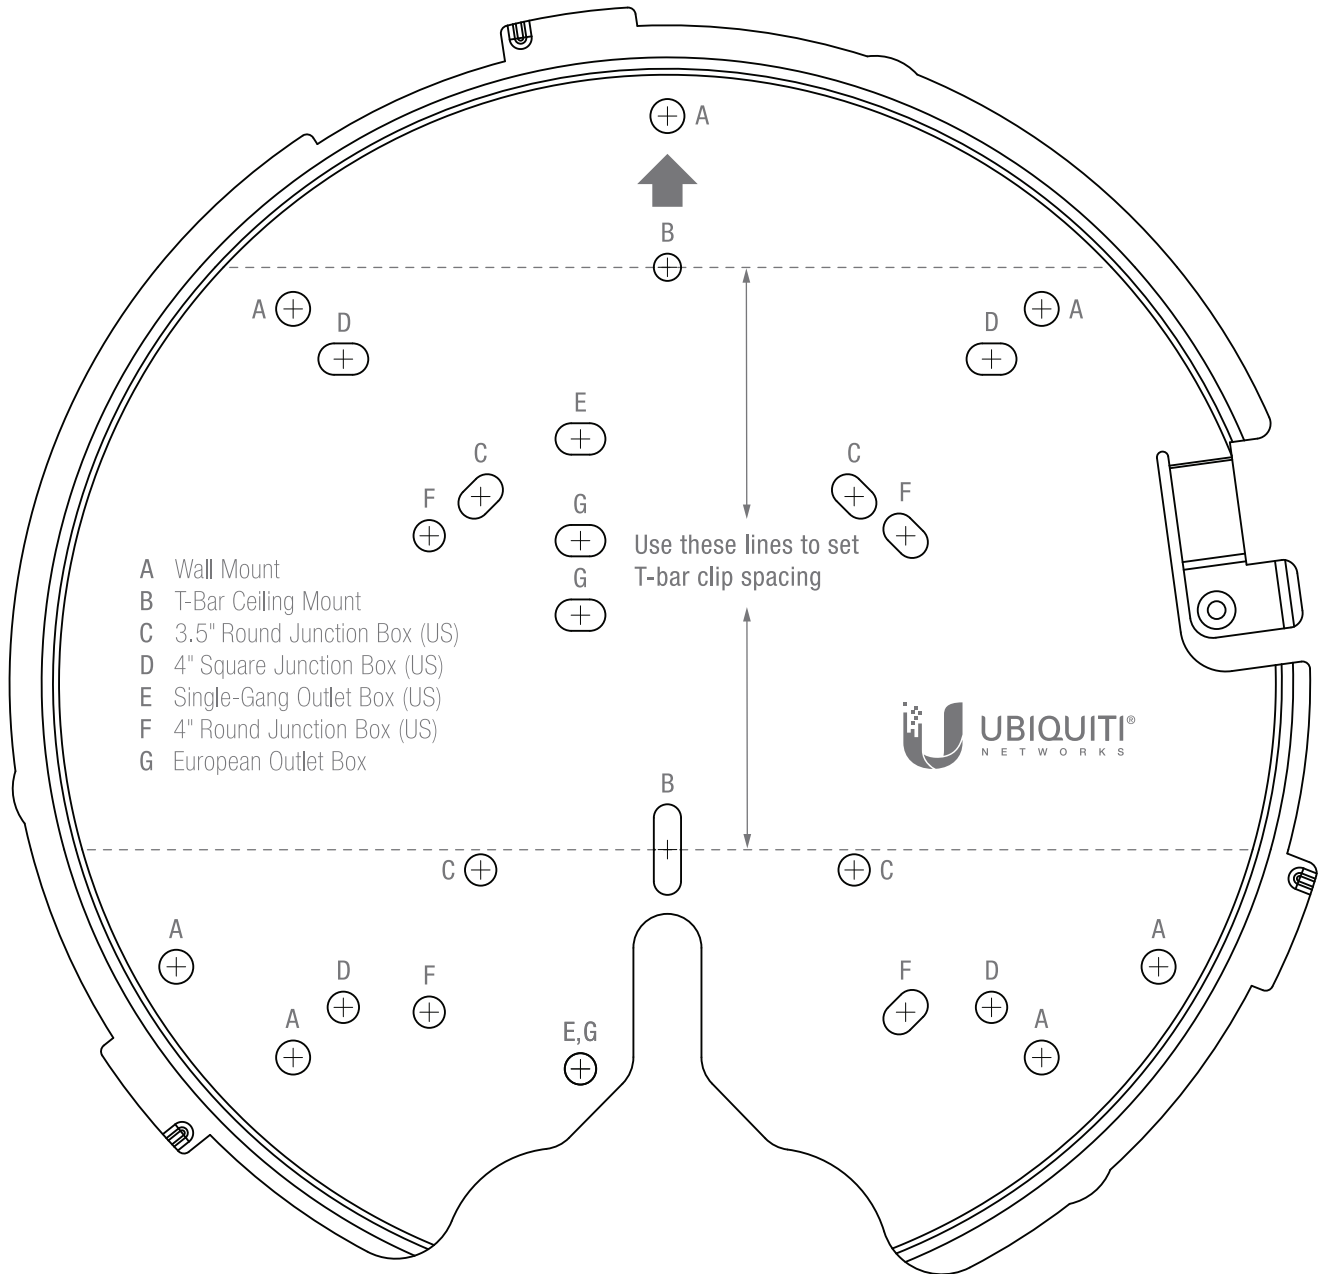

Template for Use with UniFi AC HD and UniFi AC SHD

IMPORTANT: Print this PDF at 100% scale.
Be sure to verify scale properly before drilling.